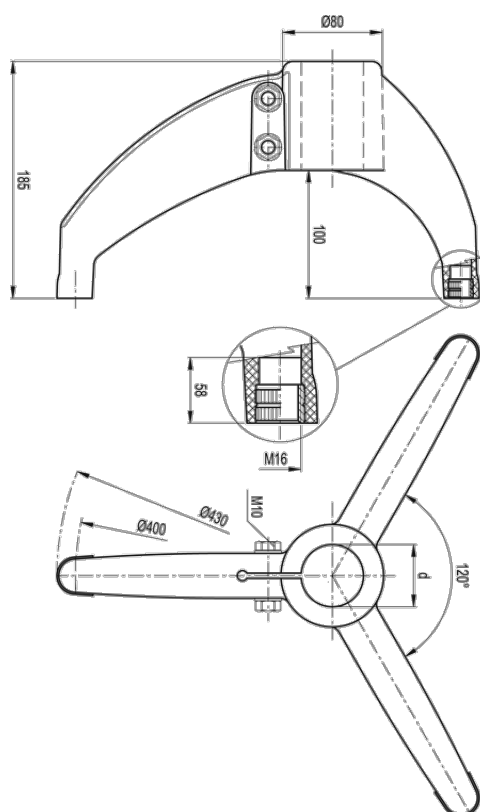

Data Sheet

Article number: 2310419588
Description: E+G Support base
BAS3-60-A

Measures

d (inch)	= 2 Gas
d mm	= 60.3
Weight (g)	= 770